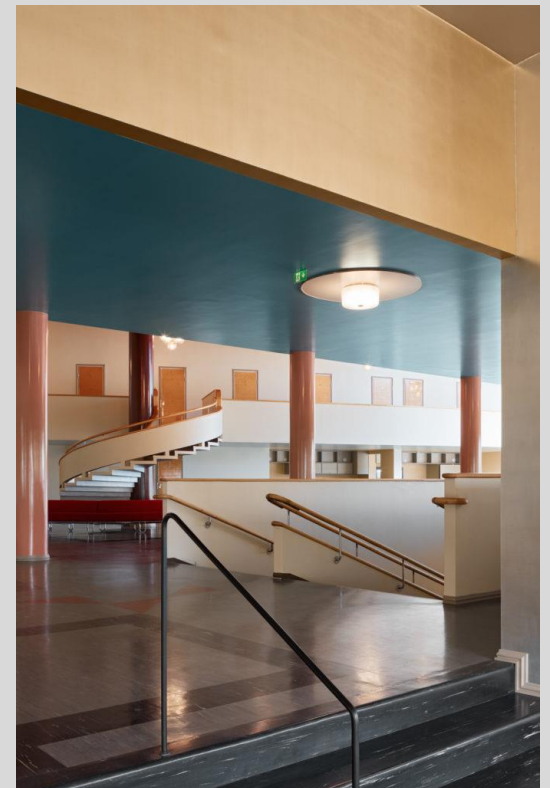

Bio Rex / lämpiöt / Foajé / Foyers

peruspaketti
grundpaket
basic package