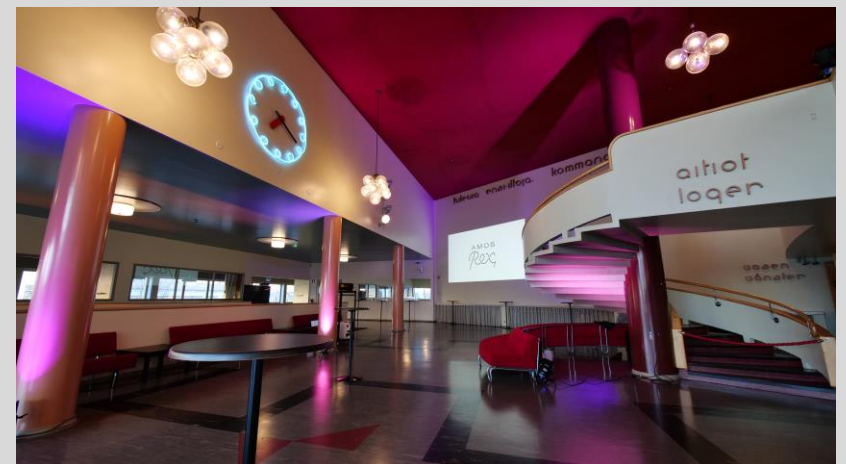

Bio Rex / lämpiöt / Foajé / Foyers

Paketti 2

Paket 2

Package 2